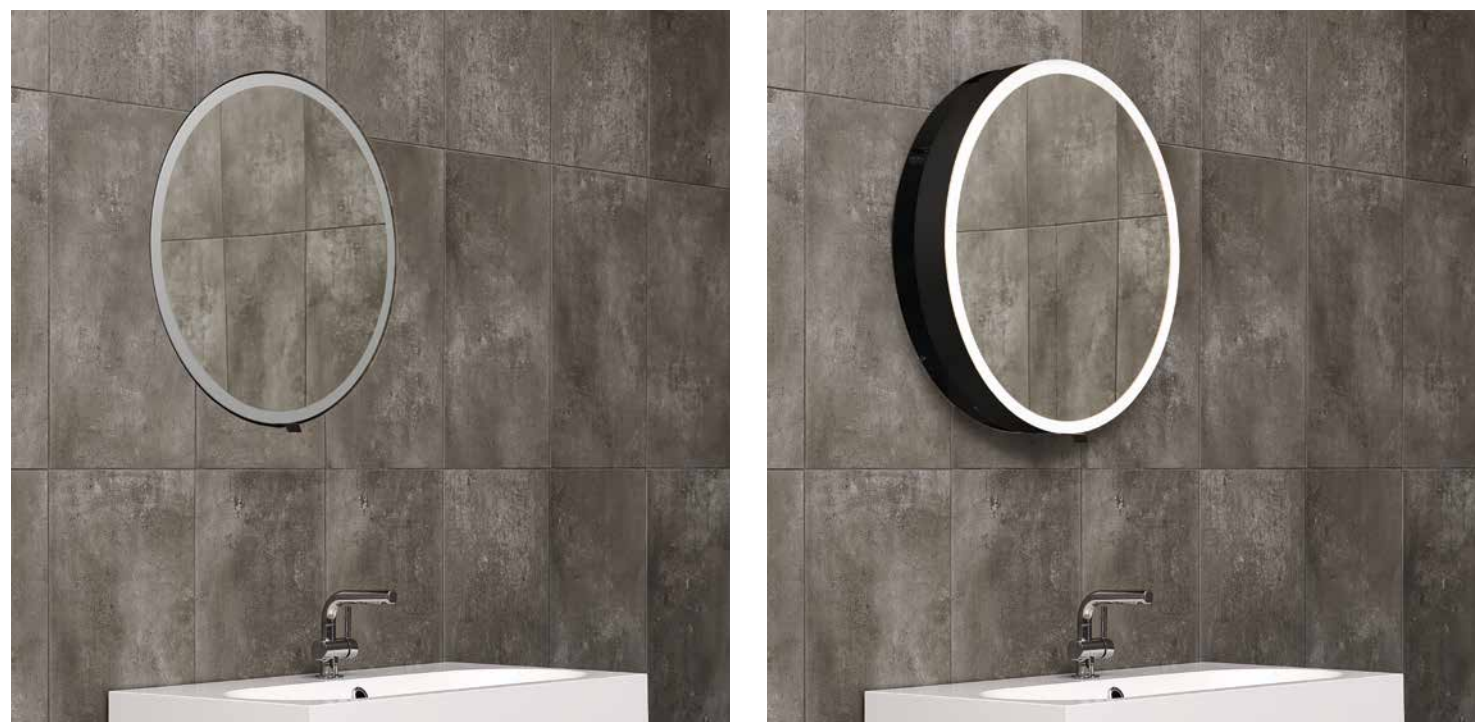

Inn. SMART COLLECTION

AXIO-LINK® / PATENT PENDING /

Black
edition