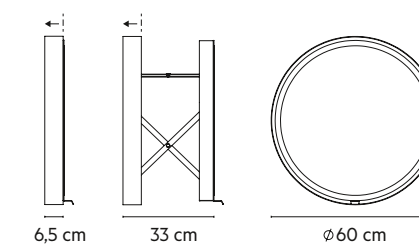

Inn. SMART COLLECTION

AXIO-LINK® / PATENT PENDING /

Black
edition

U-05C

1. LED
2. 7000 K
   - 4000 K
   - 3000 K

SMART