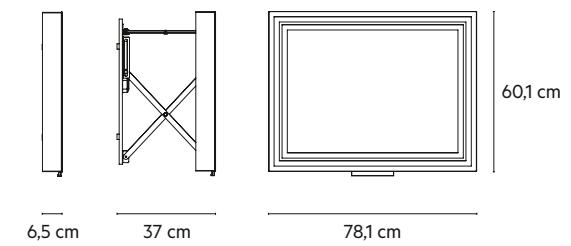

# Neo. SMART COLLECTION

AXIO-LINK® / PATENT PENDING /

U-01

U-02

- LED
- 7000 K
  - 4000 K
  - 3000 K

SMART