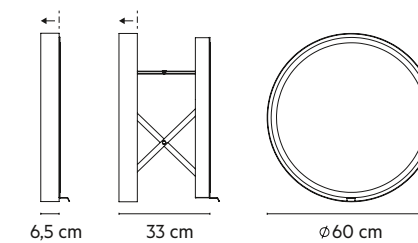

# Inn. SMART COLLECTION

AXIO-LINK® / PATENT PENDING /

U-05S

U-05B

- LED ● 7000 K
- 4000 K
- 3000 K

SMART