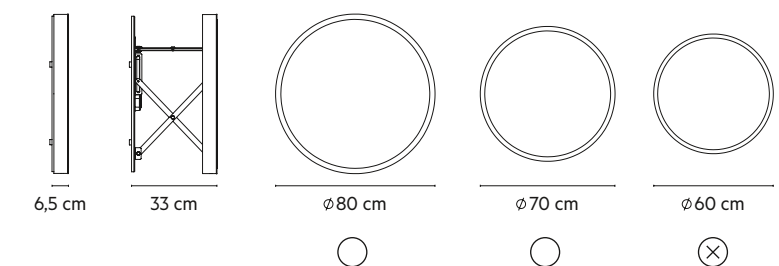

# Moon. SMART COLLECTION

AXIO-LINK® / PATENT PENDING /

Black edition

SMART

U-03C      U-04C      U-05C

○                      ○                      ⊗

LED

- 7000 K
- 4000 K
- 3000 K