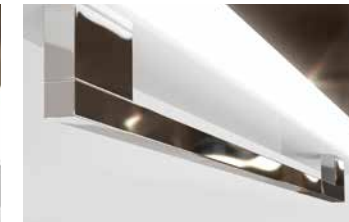

# Pul. SMART COLLECTION

AXIO-LINK® / PATENT PENDING /

SMART

U-01  
⊗

U-02  
○

- LED
- 7000 K
  - 4000 K
  - 3000 K

90 cm