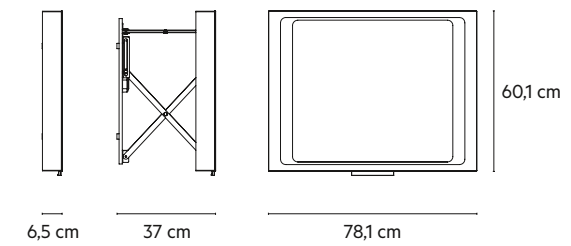

Fun. SMART COLLECTION

AXIO-LINK® / PATENT PENDING /

1. LED
2. 7000 K
   - 4000 K
   - 3000 K

SMART