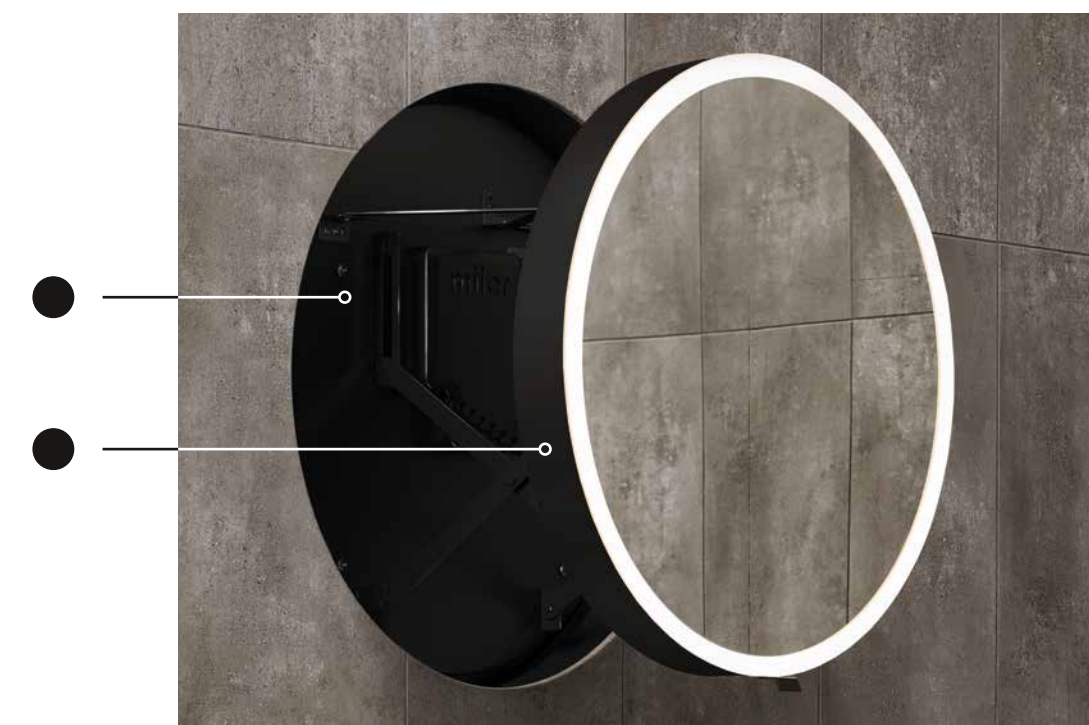

U-05C

1. LED
2. 7000 K
   - 4000 K
   - 3000 K

SMART