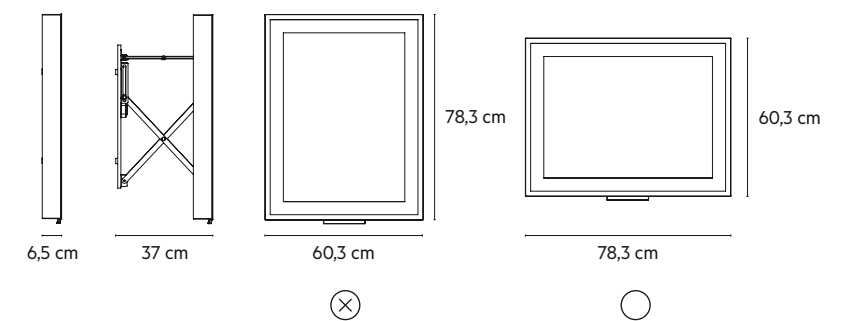

1. LED
2. 7000 K
   - 4000 K
   - 3000 K